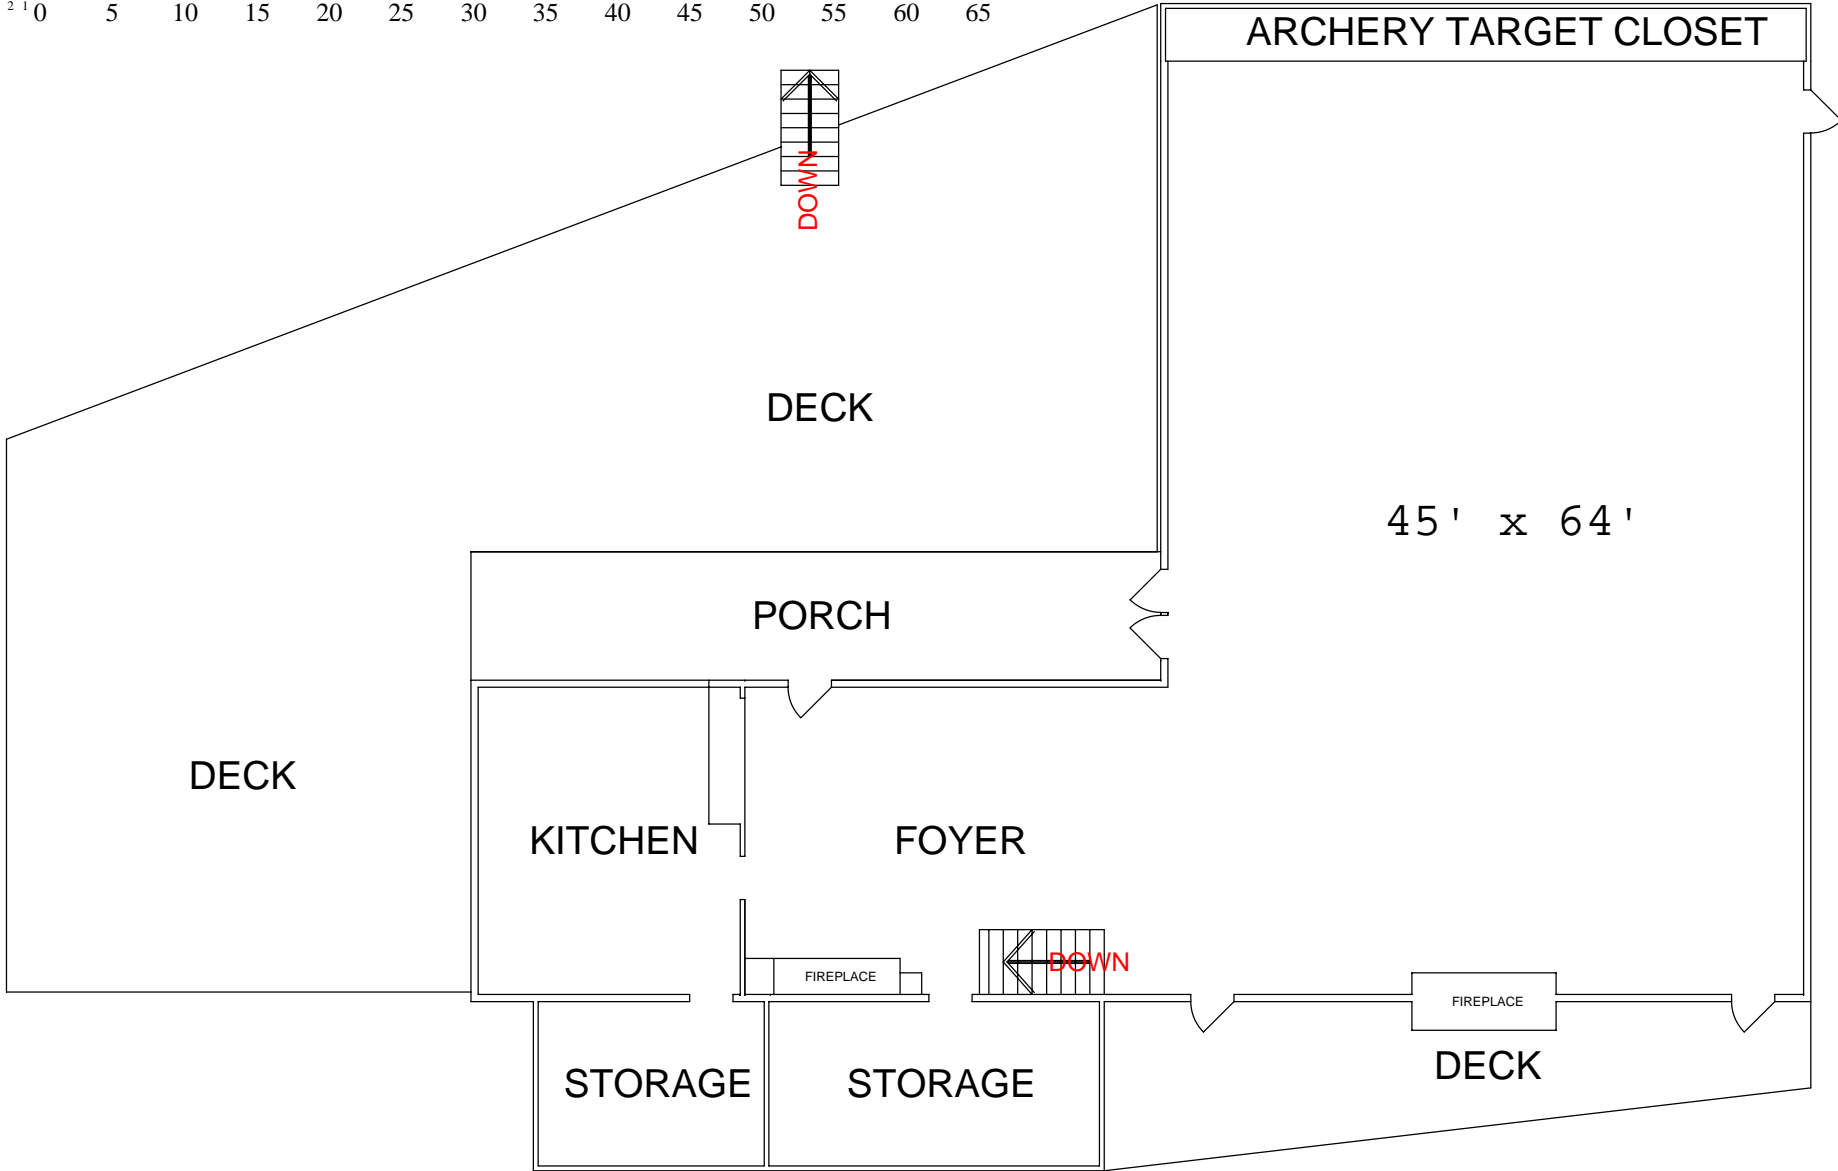

IZAAK WALTON LEAGUE
20400 DARDEN ROAD
MAIN LEVEL

Each red square = 1 ft